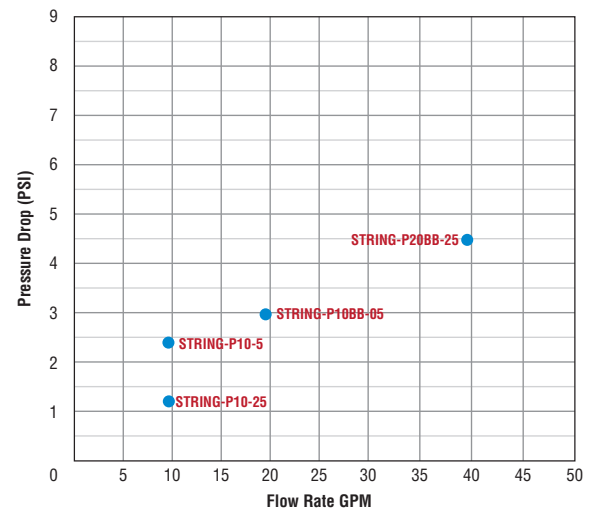

## Sediment Filter

### Features:

- Sediment Filtration utilizing unique string wound technology.
- Excellent cartridge for the reduction of sand, silt, rust, suspended scale, dirt, and particulate matter.
- Manufactured from 100% Polypropylene both the string and the core.
- String Wound technology offers high dirt holding capacity from a variety of liquids or fluids.
- Available in multiple sizes and micron ratings.

### Materials of Construction:

- Filter Media (outer string): Polypropylene
- Core (inner tube): Polypropylene
- Temperature Rating: 40 F to 165 F (4.4 C to 73.9 C)

**STRING-P10: STANDARD SIZE 10"**

ITEM #	FILTER SIZE*	MICRON*	BOX QTY.
STRING-P10-01	2.5" X 9 7/8" (O.D. X Height)	1	40
STRING-P10-05		5	
STRING-P10-10		10	
STRING-P10-20		20	
STRING-P10-25		25	
STRING-P10-30		30	
STRING-P10-50		50	
STRING-P10-100		100	