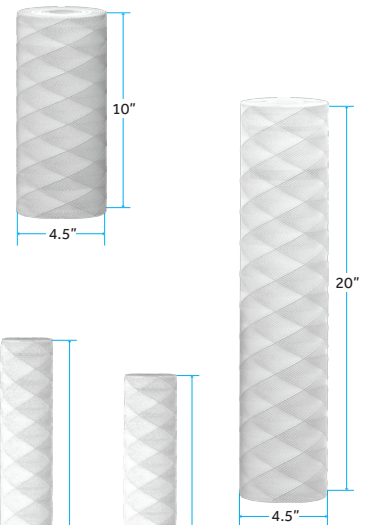

### Materials of Construction:

- Filter Media (outer string): Polypropylene
- Core (inner tube): Polypropylene
- Temperature Rating: 40 F to 165 F (4.4 C to 73.9 C)

**STRING-P10: STANDARD SIZE 10"**

ITEM #	FILTER SIZE*	MICRON*	BOX QTY.
STRING-P10-01	2.5" X 9 7/8" (O.D. X Height)	1	40
STRING-P10-05		5	
STRING-P10-10		10	
STRING-P10-20		20	
STRING-P10-25		25	
STRING-P10-30		30	
STRING-P10-50		50	
STRING-P10-100		100	

**STRING-P20: STANDARD SIZE 20"**

ITEM #	FILTER SIZE*	MICRON*	BOX QTY.
STRING-P20-01	2.5" X 20" (O.D. X Height)	1	20
STRING-P20-05		5	
STRING-P20-10		10	
STRING-P20-20		20	
STRING-P20-25		25	
STRING-P20-30		30	
STRING-P20-50		50	
STRING-P20-100		100	

**STRING-P10BB: LARGE DIAMETER 10" BB**

ITEM #	FILTER SIZE*	MICRON*	BOX QTY.
STRING-P10BB-01	4.5" X 10" (O.D. X Height)	1	12
STRING-P10BB-05		5	
STRING-P10BB-10		10	
STRING-P10BB-20		20	
STRING-P10BB-25		25	
STRING-P10BB-30		30	
STRING-P10BB-50		50	
STRING-P10BB-100		100	

**STRING-P20BB: LARGE DIAMETER 20" BB**

ITEM #	FILTER SIZE*	MICRON*	BOX QTY.
STRING-P20BB-01	4.5" X 20" (O.D. X Height)	1	6
STRING-P20BB-05		5	
STRING-P20BB-10		10	
STRING-P20BB-20		20	
STRING-P20BB-25		25	
STRING-P20BB-30		30	
STRING-P20BB-50		50	
STRING-P20BB-100		100	